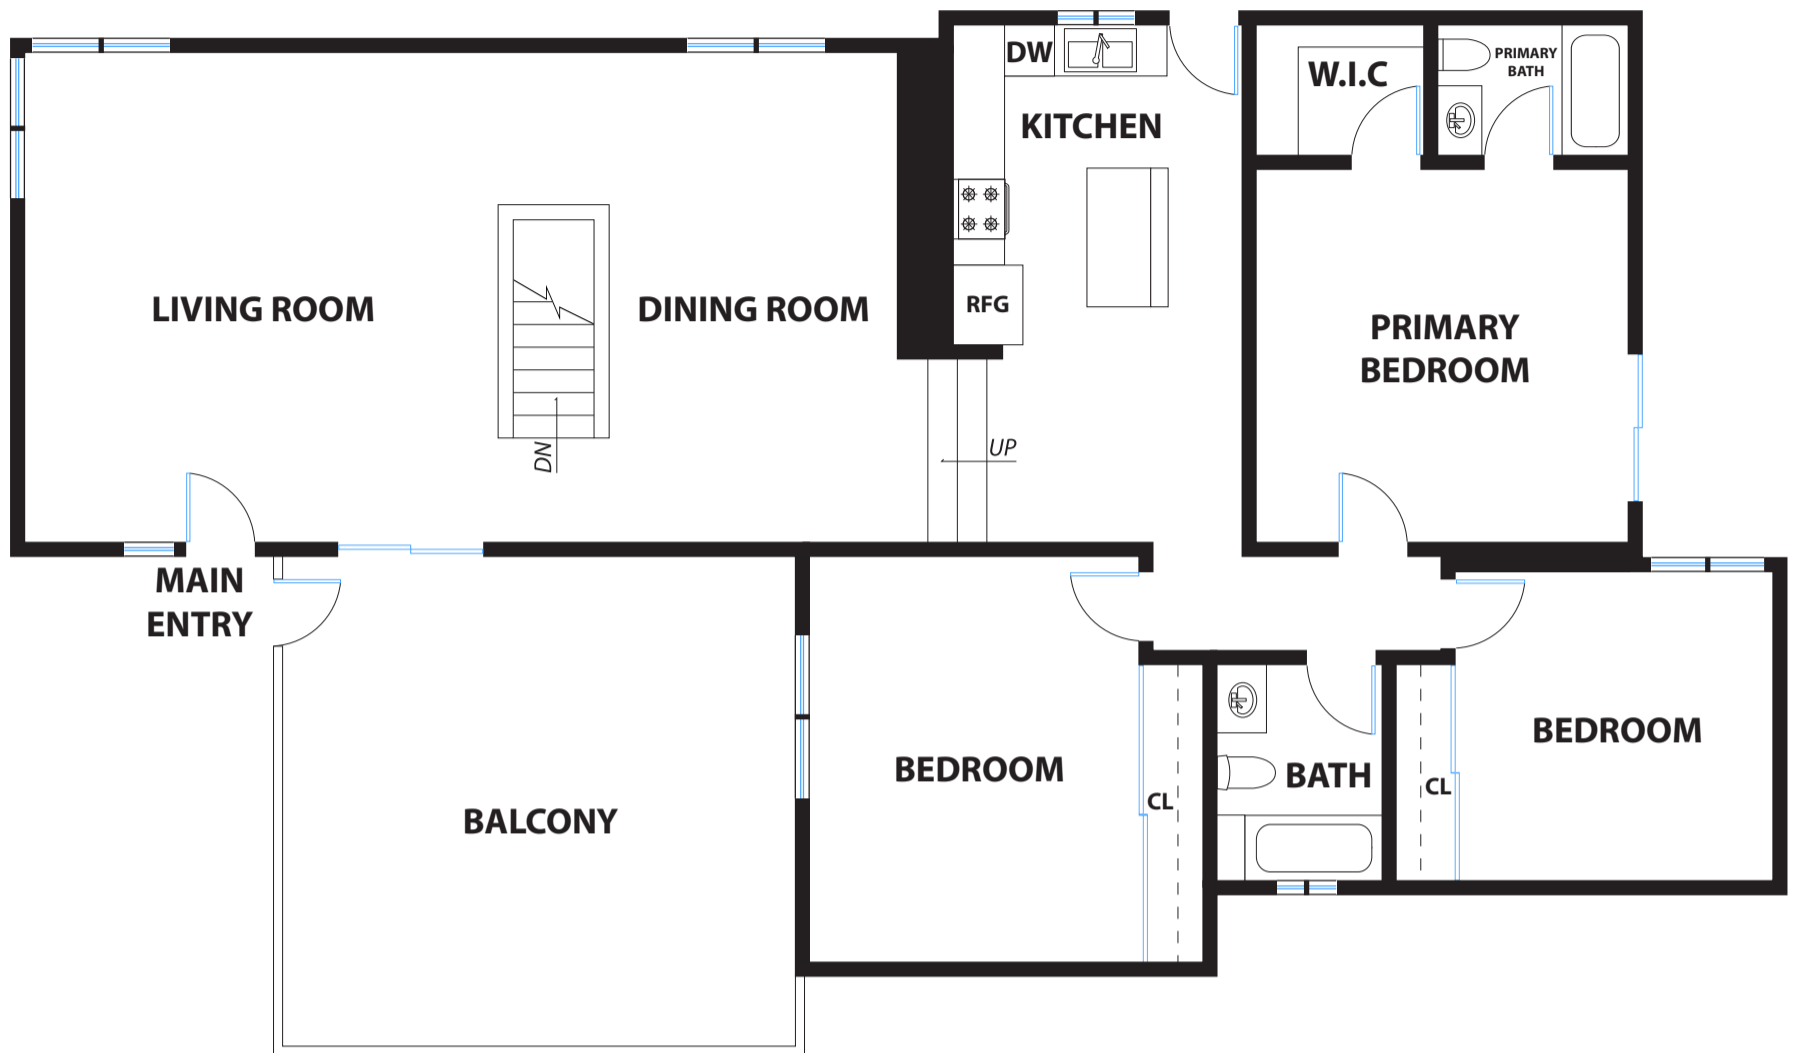

3675 MADRONE AVENUE

OAKLAND

UPPER LEVEL

LOWER LEVEL

DISCLAIMER: RENDERING BY OPEN HOMES PHOTOGRAPHY. ALL MEASUREMENTS ARE APPROXIMATE AND MAY NOT BE EXACT.
DO NOT RELY ON THE ACCURACY OF THIS FLOOR PLAN WHEN DETERMINING THE PRICE OF A PROPERTY OR MAKING DECISIONS
REGARDING BUYING OR SELLING OF PROPERTIES WITHOUT INDEPENDENT VERIFICATION.